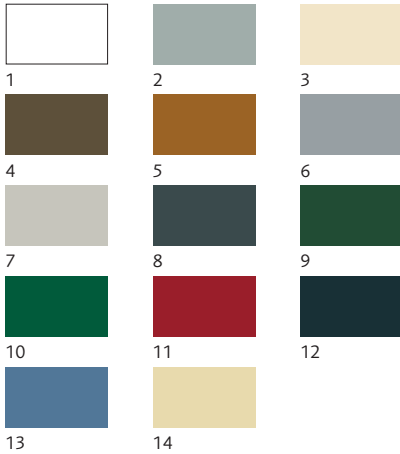

The colours shown are a favourably priced option, any other colour from the RAL colour chart can be ordered.

1

2

3

3 preferred colour options for Sandgrain surface

- 1 Terra Brown (RAL 8028)
- 2 Anthracite Grey (RAL 7016)
- 3 White Aluminium (RAL 9006)

9

- 1 Traffic White (RAL 9016)
- 4 Jet Black (RAL 9005)
- 7 White Aluminium (RAL 9006)

- 2 Ruby Red (RAL 3003)
- 5 Steel Blue (RAL 5011)
- 8 Moss Green (RAL 6005)

- 3 Anthracite Grey (RAL 7016)
- 6 Light Grey (RAL 7035)
- 9 Terra Brown (RAL 8028)

Find the results from our thermal efficiency tests in the main FrontGuard brochure.

1

2

3

4

5

6

- 1 Classic design FGS 200, White, SBD
- 3 Contemporary design FGS 015, SBD
- 5 Modern design FGS 700, Light grey

Colours

FrontGuard entrance doors come in the same colour (inside and outside)

-
- 1 White (RAL 9016)
 - 2 White Aluminium (RAL 9006)
 - 3 Cream (RAL 9001)
 - 4 Terra Brown (RAL 8028)
 - 5 Ochre Brown (RAL 8001)
 - 6 Window Grey (RAL 7040)
 - 7 Light Grey (RAL 7035)
 - 8 Anthracite Grey (RAL 7016)
 - 9 Fir Green (RAL 6009)
 - 10 Moss Green (RAL 6005)
 - 11 Ruby Red (RAL 3003)
 - 12 Anthracite Grey (RAL 7016)
 - 13 Pigeon Blue (RAL 5014)
 - 14 Light Ivory (RAL 1015)